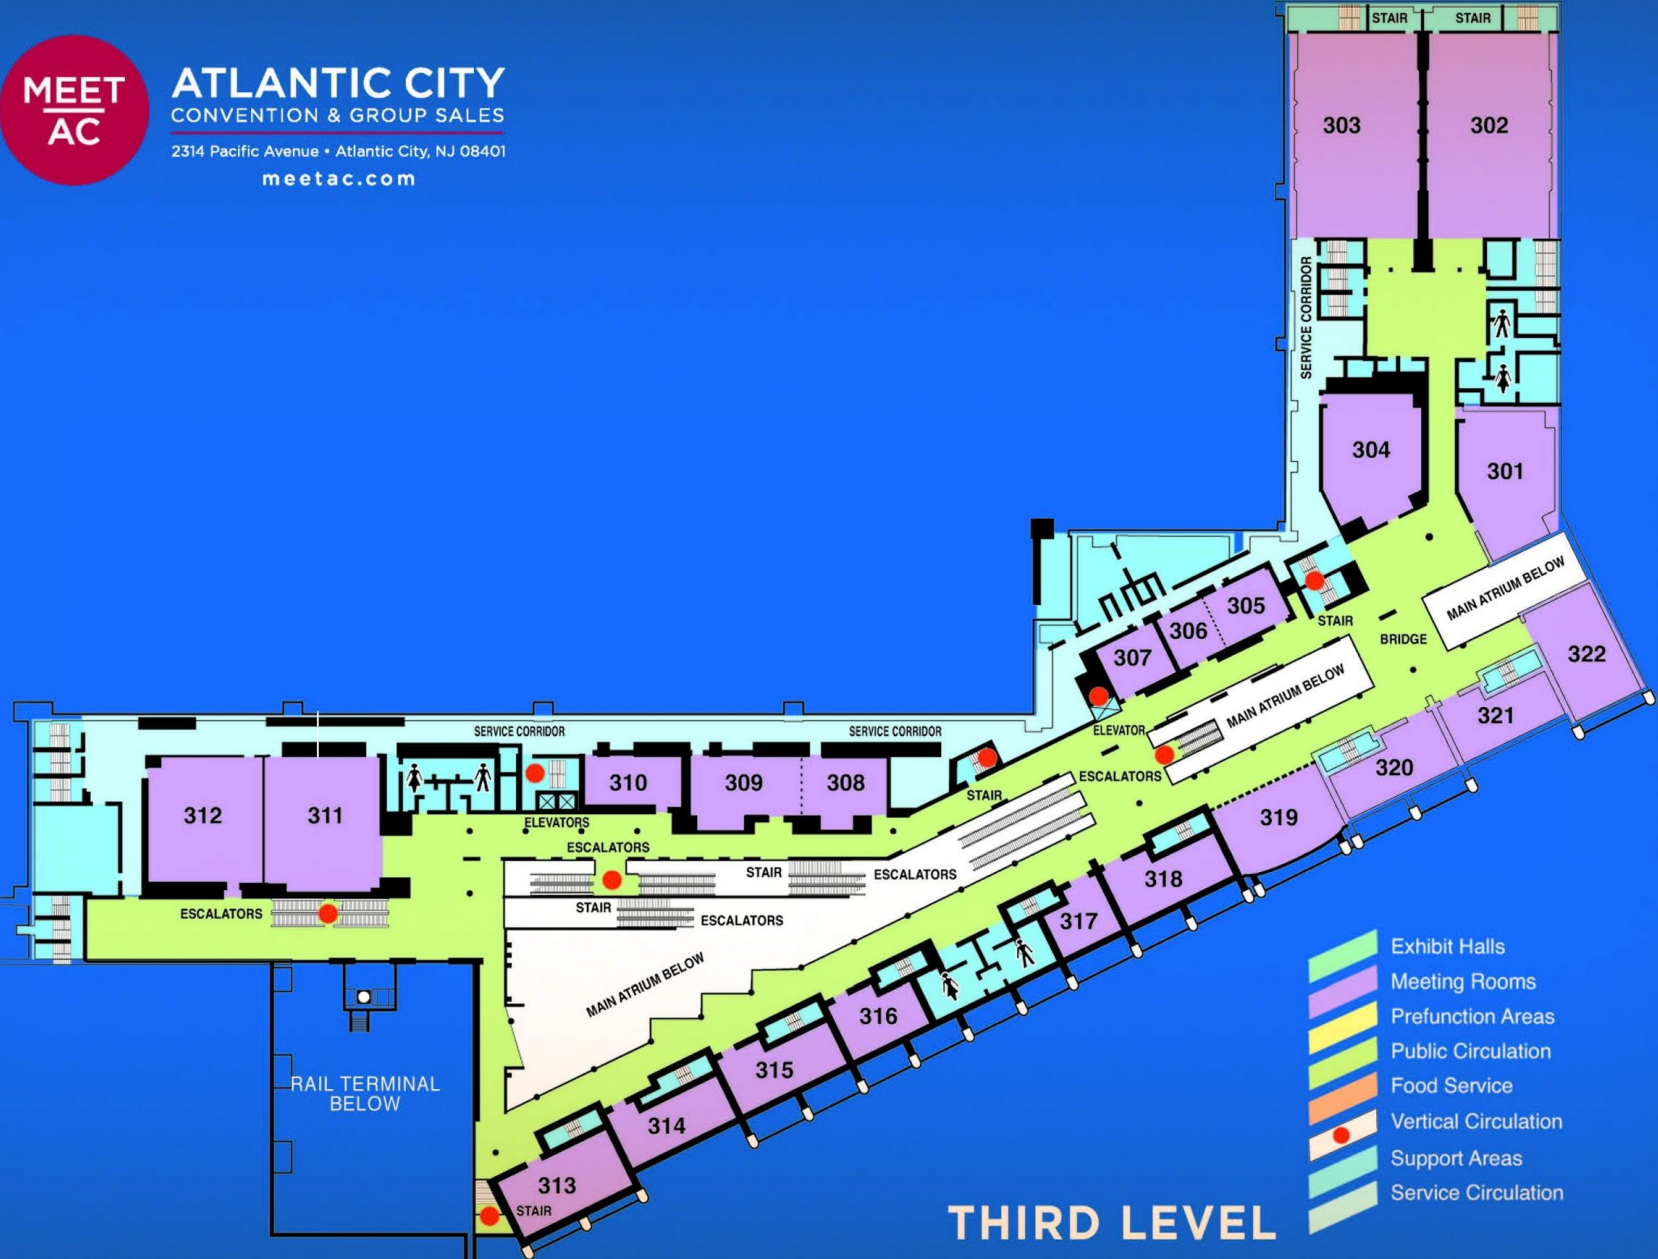

ANIMENEXT 2019 INFO DESK

Locations on 2nd Floor Outside Dealers Room - HALL B
and 4th Floor at top Escalator between Rooms 405 &
419

FRIDAY HOURS	10:00AM - 9:00PM
SATURDAY HOURS	10:00AM - 9:00PM
SUNDAY HOURS	10:00AM - 2:00PM

THE MAGIC OF COSPLAY COSPLAY HEADQUARTERS	ROOM 421	FRIDAY 1:00PM - 10:00PM	SATURDAY 10:00AM - 10:00PM	SUNDAY 10:00AM - 1:00PM
COSPLAY REPAIR	ROOM 420	FRIDAY 10:00AM - 8:00PM	SATURDAY 10:00AM - 8:00PM	SUNDAY 10:00AM - 2:00PM
MANGA LIBRARY	ROOM 419	FRIDAY 10:00PM - 10:00PM	SATURDAY 10:00AM - 11:00PM	SUNDAY 10:00AM - 3:00PM
CHARITY AUCTION VIEWING	ROOM 416	FRIDAY 11:00AM - 6:00PM	SATURDAY 11:00AM - 6:00PM	SUNDAY 11:00 AUCTION ROOM 304
AUTOGRAPH QUEUE	ROOM 409	FRIDAY AND SUNDAY AUTOGRAPH LINES		

ATLANTIC CITY
CONVENTION & GROUP SALES
2314 Pacific Avenue • Atlantic City, NJ 08401
meetac.com

THIRD LEVEL

ATLANTIC CITY
CONVENTION & GROUP SALES
2314 Pacific Avenue • Atlantic City, NJ 08401
meetac.com

- Exhibit Halls
- Meeting Rooms
- Prefunction Areas
- Public Circulation
- Food Service
- Vertical Circulation
- Support Areas
- Service Circulation

FOURTH LEVEL

↑
TREE HOUSE