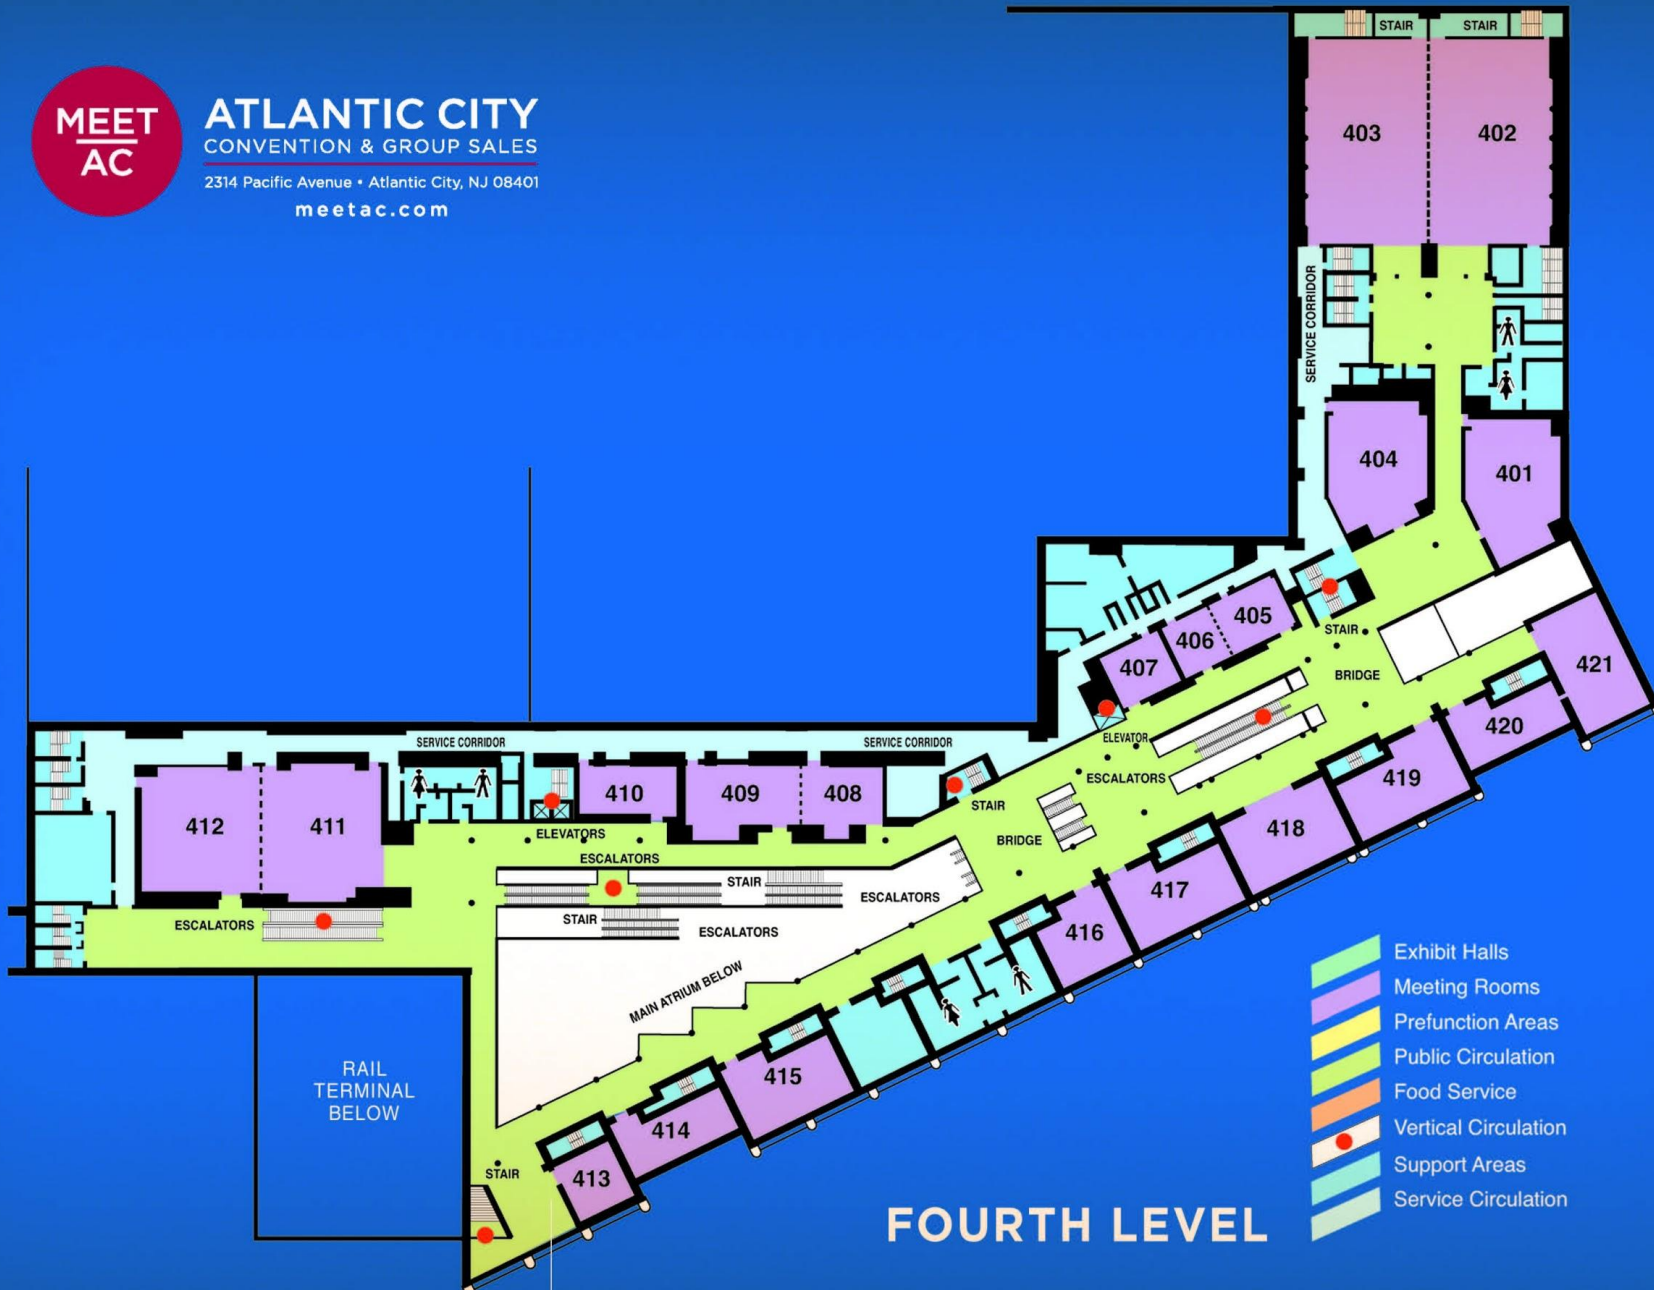

ANIMENEXT 2019 INFO DESK

Locations on 2nd Floor Outside Dealers Room - HALL B
and 4th Floor at top Escalator between Rooms 405 &
419

FRIDAY HOURS	10:00AM - 9:00PM
SATURDAY HOURS	10:00AM - 9:00PM
SUNDAY HOURS	10:00AM - 2:00PM

THE MAGIC OF COSPLAY COSPLAY HEADQUARTERS	ROOM 421	FRIDAY 1:00PM - 10:00PM	SATURDAY 10:00AM - 10:00PM	SUNDAY 10:00AM - 1:00PM
COSPLAY REPAIR	ROOM 420	FRIDAY 10:00AM - 8:00PM	SATURDAY 10:00AM - 8:00PM	SUNDAY 10:00AM - 2:00PM
MANGA LIBRARY	ROOM 419	FRIDAY 10:00PM - 10:00PM	SATURDAY 10:00AM - 11:00PM	SUNDAY 10:00AM - 3:00PM
CHARITY AUCTION VIEWING	ROOM 416	FRIDAY 11:00AM - 6:00PM	SATURDAY 11:00AM - 6:00PM	SUNDAY 11:00 AUCTION ROOM 304
AUTOGRAPH QUEUE	ROOM 409	FRIDAY AND SUNDAY AUTOGRAPH LINES		

ATLANTIC CITY
CONVENTION & GROUP SALES
2314 Pacific Avenue • Atlantic City, NJ 08401
meetac.com

THIRD LEVEL

ATLANTIC CITY
CONVENTION & GROUP SALES
2314 Pacific Avenue • Atlantic City, NJ 08401
meetac.com

- Exhibit Halls
- Meeting Rooms
- Prefunction Areas
- Public Circulation
- Food Service
- Vertical Circulation
- Support Areas
- Service Circulation

FOURTH LEVEL

↑
TREE HOUSE